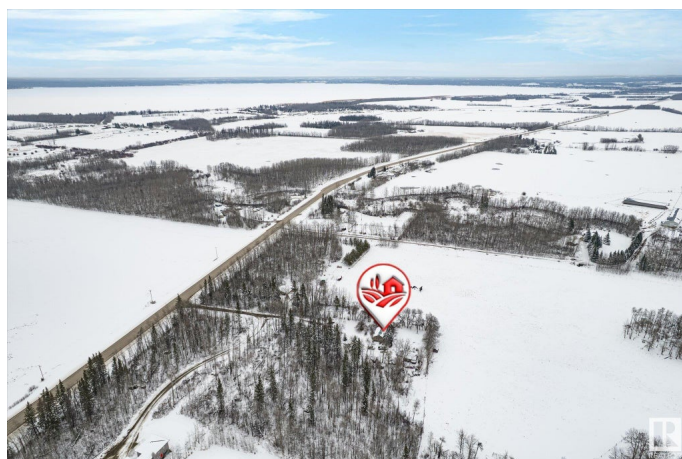

$299,000 - 4019 Hwy 633, Rural Lac Ste. Anne County

MLS® #E4428652

$299,000

2 Bedroom, 1.00 Bathroom, 902 sqft

Rural on 4.47 Acres

None, Rural Lac Ste. Anne County, AB

This charming 1935 bungalow sits on a picturesque 4.47 acre parcel, offering a peaceful retreat with plenty of space to enjoy nature. This home features two cozy bedrooms on the main floor, complemented by Livingroom, dining room kitchen and 4 piece bath. The unfinished basement provides an opportunity for additional storage or future development. With mature trees, open space, and endless possibilities, this property is perfect for those looking to embrace country living while still being in reach of modern amenities. Whether you're seeking your private getaway or a place to build your dream, this timeless bungalow is full of potential.

Built in 1935

Essential Information

MLS® #	E4428652
Price	$299,000
Bedrooms	2
Bathrooms	1.00
Full Baths	1
Square Footage	902
Acres	4.47
Year Built	1935
Type	Rural
Sub-Type	Detached Single Family