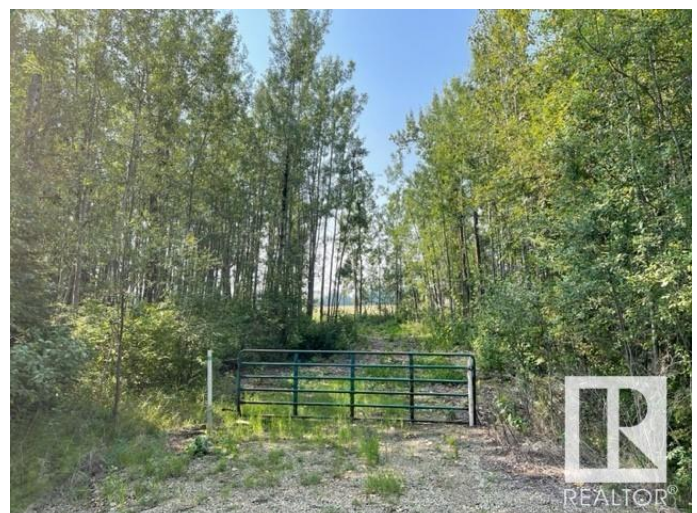

\$69,900 - Lot 12 54426 Rge Rd 40, Rural Lac Ste. Anne County

MLS® #E4420946

\$69,900

0 Bedroom, 0.00 Bathroom,
Rural on 0.50 Acres

Thibault Settlement, Rural Lac Ste. Anne County, AB

AMAZING OPPORTUNITY AT A GREAT PRICE!! PRIVATE PARTIAL TREADED WITH CLEARED DRIVEWAYS AND BUILDING SITE. THIS HALF ACRE PARCEL JUST LOCATED OFF THE SOUTH SHORES OF LAC STE ANNE, MINUTES TO ALBERTA BEACH & A SHORT DRIVE TO DARWELL. THIS LOT/AREA IS A MUNICIPAL RESERVE ADJACENT TO FARM FIELD DIRECTLY BEHIND. CLEARED ON THE SOUTH END, BUT LINED WITH FOREST ON NORTH PERIMETER FOR PRIVACY! THIS FABULOUS LOT FEATURES PATHWAYS LEADING TO THE LAKE. POWER & GAS AVAILABLE AT PROPERTY LINE. THE PERFECT (SHORT DRIVE FROM EDMONTON) WEEKEND GET AWAY SPOT CLOSE TO WATER AMENITIES OR BUILD YOUR DREAM GETAWAY LAKE HOUSE OR EVEN PARK AN RV / TRAVEL TRAILER AND ENJOY ALL RECREATIONAL ACTIVITIES THAT LAC STE ANNE & ALBERTA BEACH COMMUNITY HAS TO OFFER. 1 MORE ADJACENT LOT ALSO AVAILABLE FOR EVEN A MORE SPACE OR BIGGER HOME! LOT SIZE 96' x 232' APPROX.

Exterior

Exterior Features Beach Access, Boating, Cul-De-Sac, Flat Site, Golf Nearby, Lake Access Property, Lake View, Level Land, Park/Reserve, Private Setting, Recreation Use, Schools, Shopping Nearby, Treed Lot