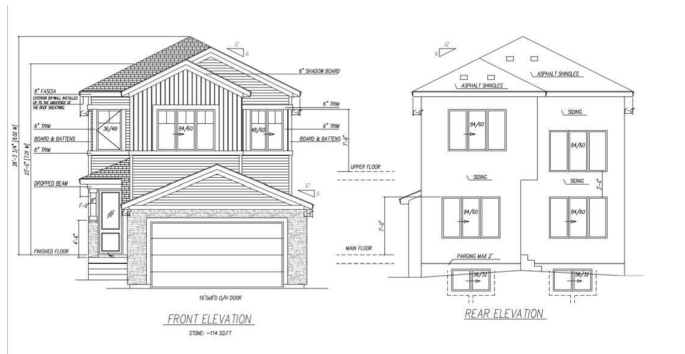

$665,000 - 4 Edgefield Way, St. Albert

MLS® #E4413406

$665,000

3 Bedroom, 3.00 Bathroom, 2,157 sqft

Single Family on 0.00 Acres

Erin Ridge North, St. Albert, AB

Pre-Sale opportunity now available for this gorgeous new construction in Erin Ridge North St. Albert! This home features a main floor den with a full bath, mudroom with bench and hooks, walk-through pantry, beautiful kitchen, dining room, and an open to above living room with HUGE windows. On the second level you have 3 bedrooms with 2 full baths, bonus room with an indented ceiling, and laundry room with a sink. Also includes a side entrance. Other options available. Photos are of a different home.

Built in 2024

Essential Information

MLS® #	E4413406
Price	$665,000
Bedrooms	3
Bathrooms	3.00
Full Baths	3
Square Footage	2,157
Acres	0.00
Year Built	2024
Type	Single Family
Sub-Type	Detached Single Family
Style	2 Storey
Status	Active

Community Information