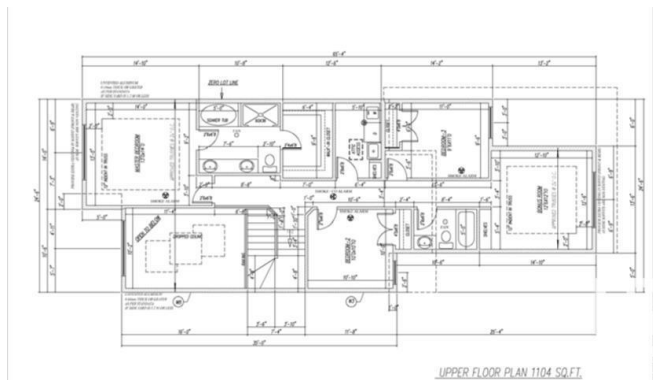

$665,000 - 4 Edgefield Way, St. Albert

MLS® #E4413406

$665,000

3 Bedroom, 3.00 Bathroom, 2,157 sqft

Single Family on 0.00 Acres

Erin Ridge North, St. Albert, AB

Pre-Sale opportunity now available for this gorgeous new construction in Erin Ridge North St. Albert! This home features a main floor den with a full bath, mudroom with bench and hooks, walk-through pantry, beautiful kitchen, dining room, and an open to above living room with HUGE windows. On the second level you have 3 bedrooms with 2 full baths, bonus room with an indented ceiling, and laundry room with a sink. Also includes a side entrance. Other options available. Photos are of a different home.

Built in 2024

Essential Information

MLS® #	E4413406
Price	$665,000
Bedrooms	3
Bathrooms	3.00
Full Baths	3
Square Footage	2,157
Acres	0.00
Year Built	2024
Type	Single Family
Sub-Type	Detached Single Family
Style	2 Storey
Status	Active

Community Information