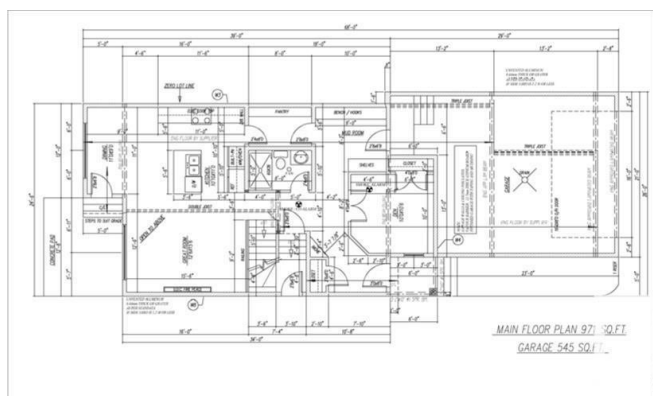

$665,000 - 4 Edgefield Way, St. Albert

MLS® #E4413406

$665,000

3 Bedroom, 3.00 Bathroom, 2,157 sqft

Single Family on 0.00 Acres

Erin Ridge North, St. Albert, AB

Pre-Sale opportunity now available for this gorgeous new construction in Erin Ridge North St. Albert! This home features a main floor den with a full bath, mudroom with bench and hooks, walk-through pantry, beautiful kitchen, dining room, and an open to above living room with HUGE windows. On the second level you have 3 bedrooms with 2 full baths, bonus room with an indented ceiling, and laundry room with a sink. Also includes a side entrance. Other options available. Photos are of a different home.

Built in 2024

Essential Information

MLS® #	E4413406
Price	$665,000
Bedrooms	3
Bathrooms	3.00
Full Baths	3
Square Footage	2,157
Acres	0.00
Year Built	2024
Type	Single Family
Sub-Type	Detached Single Family
Style	2 Storey
Status	Active

Community Information