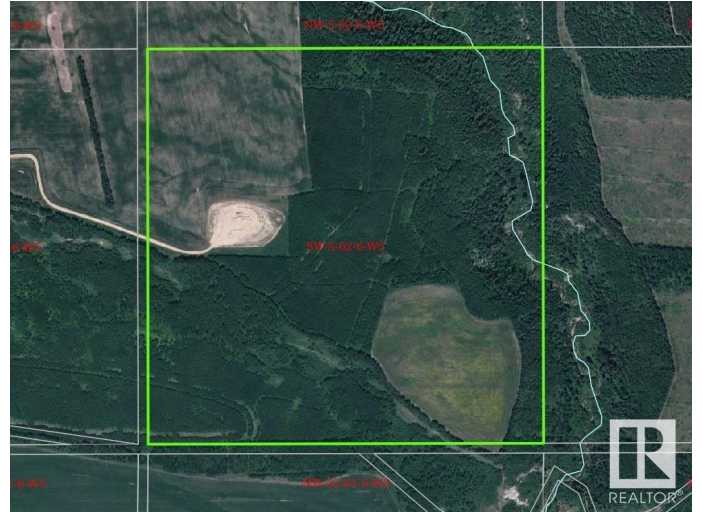

# \$349,000 - Range Rd 65 Twp Rd 620, Rural Woodlands County

MLS® #E4298226

**\$349,000**

0 Bedroom, 0.00 Bathroom,  
Rural on 160.00 Acres

None, Rural Woodlands County, AB

Here is a great private quarter section with about 48 acres open, 25 of which is in hay atm and the rest rented out in grain. There are trails and views overlooking the Athabasca river valley which are amazing. This quarter is to be sold as one parcel with the 2 quarters west of it. They are SE and SW-6-62-6-W5.

## Community Information

Address	Range Rd 65 Twp Rd 620
Area	Rural Woodlands County
Subdivision	None
City	Rural Woodlands County
County	ALBERTA
Province	AB
Postal Code	T0G 1A0

## Exterior

Exterior Features Private Setting, Recreation Use, River Valley View